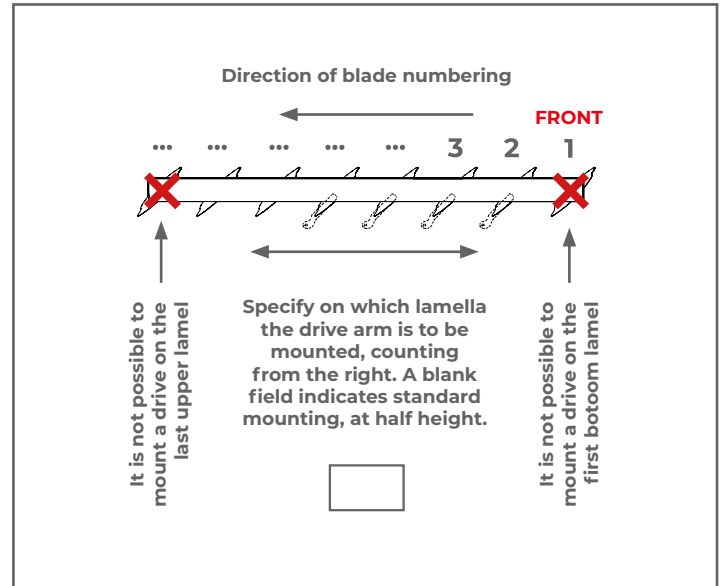

ORDER FORM

SUNBREAKER 210 ROTARY

Refers to order no:

1. Select the type of blade and plugs

 TYP A	 universal
 TYP B	 universal*
	 TYP B

*does not cover the entire surface of the blade

2. Select drive type

	
 <input type="checkbox"/>	 <input type="checkbox"/>
MANUAL DRIVE	MOTOR

3. On which lamella is the drive arm to be mounted, counting from the bottom

4. Colour select

	BEIGE			WHITE	DARK GREY				ANTHRACITS					BLACK				BLACK	BROWNES			OTHER COLOUR RAL					
COLOUR FROM THE SELT COLLECTION	VSR 240	RAL 1015	RAL 1013	RAL 9001	RAL 9010	RAL 9016	RAL 7035	RAL 9006	RAL 7001	RAL 7037	RAL 9007	RAL 7012	DB 703	FSM 71319	RAL 7015	RAL 7039	RAL 7024	RAL 7016	RAL 7021	RAL 7043	RAL 7022	RAL 9005	RAL 8014	RAL 8016	VSR 780	RAL 8003	
Construction Colour																											
Colour of plastics																											